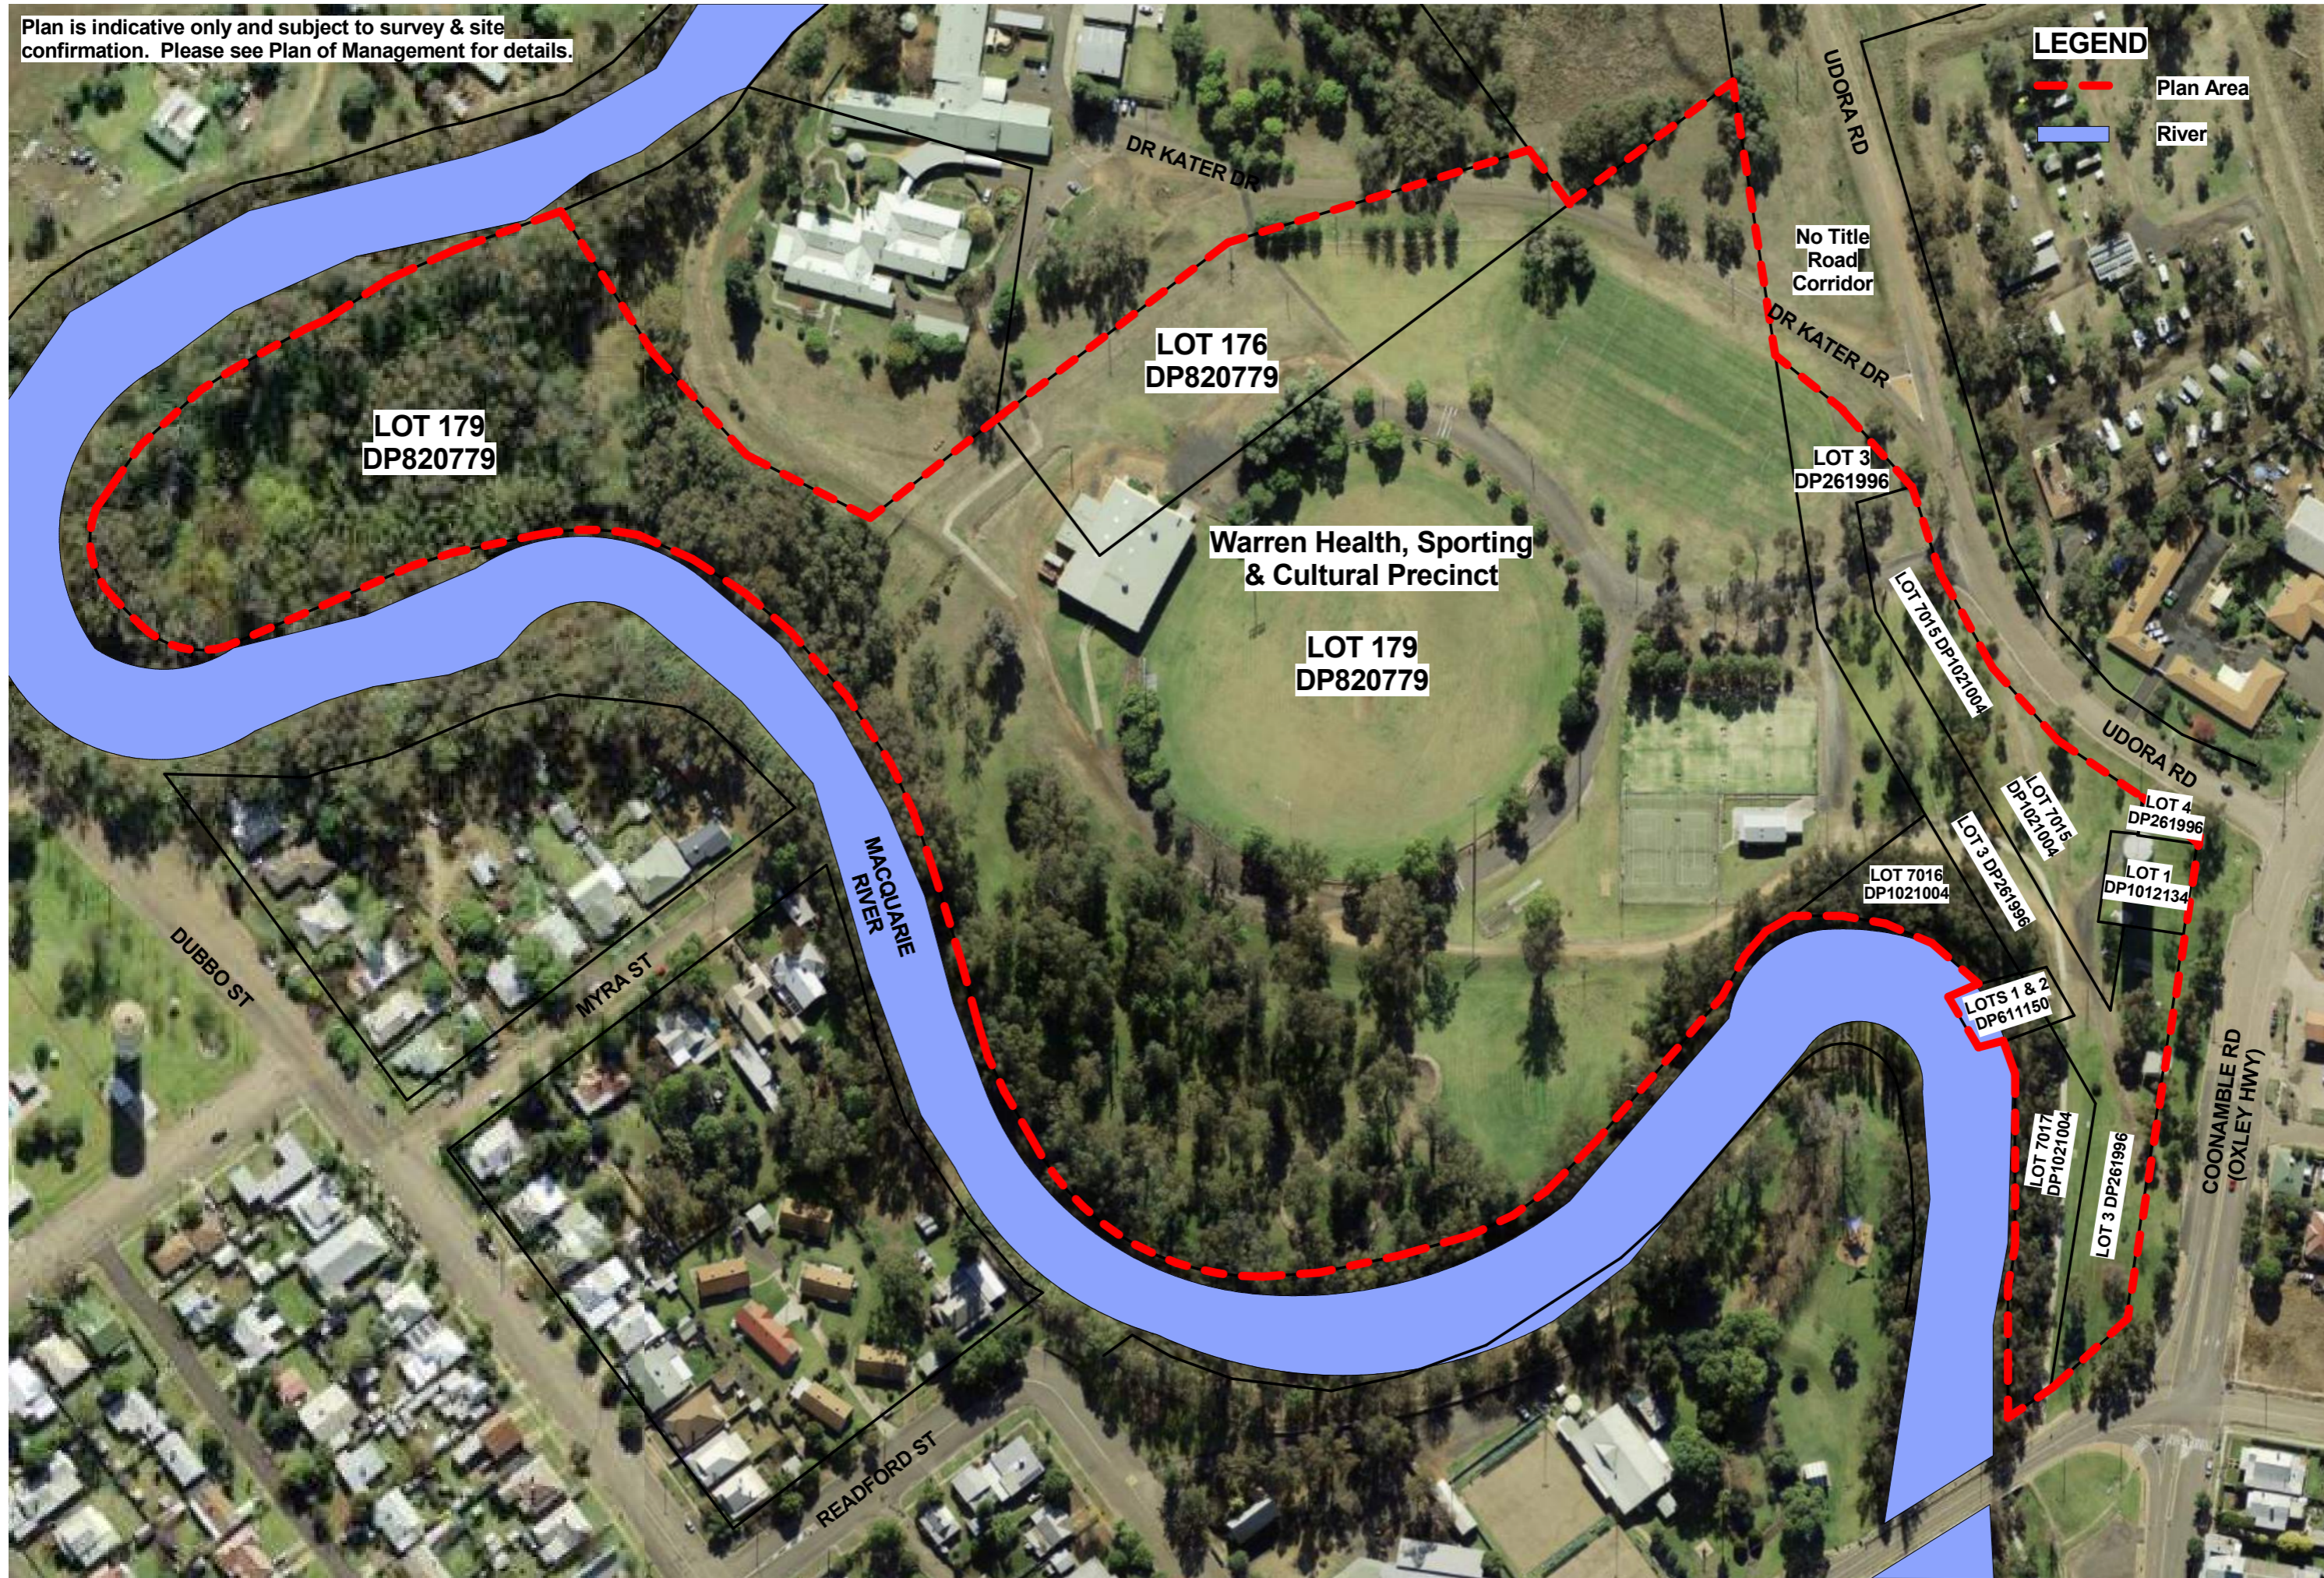

View from corner Oxley Hwy / Udora Road to Oxley Park & Water Tank

View from Oxley Hwy / Bridge - path along river to Victoria Park

RV Dump Point near Water Tank (Council website)

View from Oxley Hwy - Entrance to Rest Area

View from Oxley Hwy - Rest Area (toilets)

Front gates from Udora Road to Victoria Park

Victoria (main) Oval looking west

Tennis courts viewed from main driveway

View across grass netball area towards sports centre

Main driveway looking west towards Victoria (main) Oval

Former junior cricket oval adjacent to river (below levee bank)

Plan is indicative only and subject to survey & site confirmation. Please see Plan of Management for details.

**LEGEND**

- - - Plan Area
- River

Plan is indicative only and subject to survey & site confirmation. Please see Plan of Management for details.

**LEGEND**

- - - Plan Area
- River
- Levee Bank
- Sports Ovals/Courts
- Buildings
- Paths
- - - Water Line
- - - Sewer Line