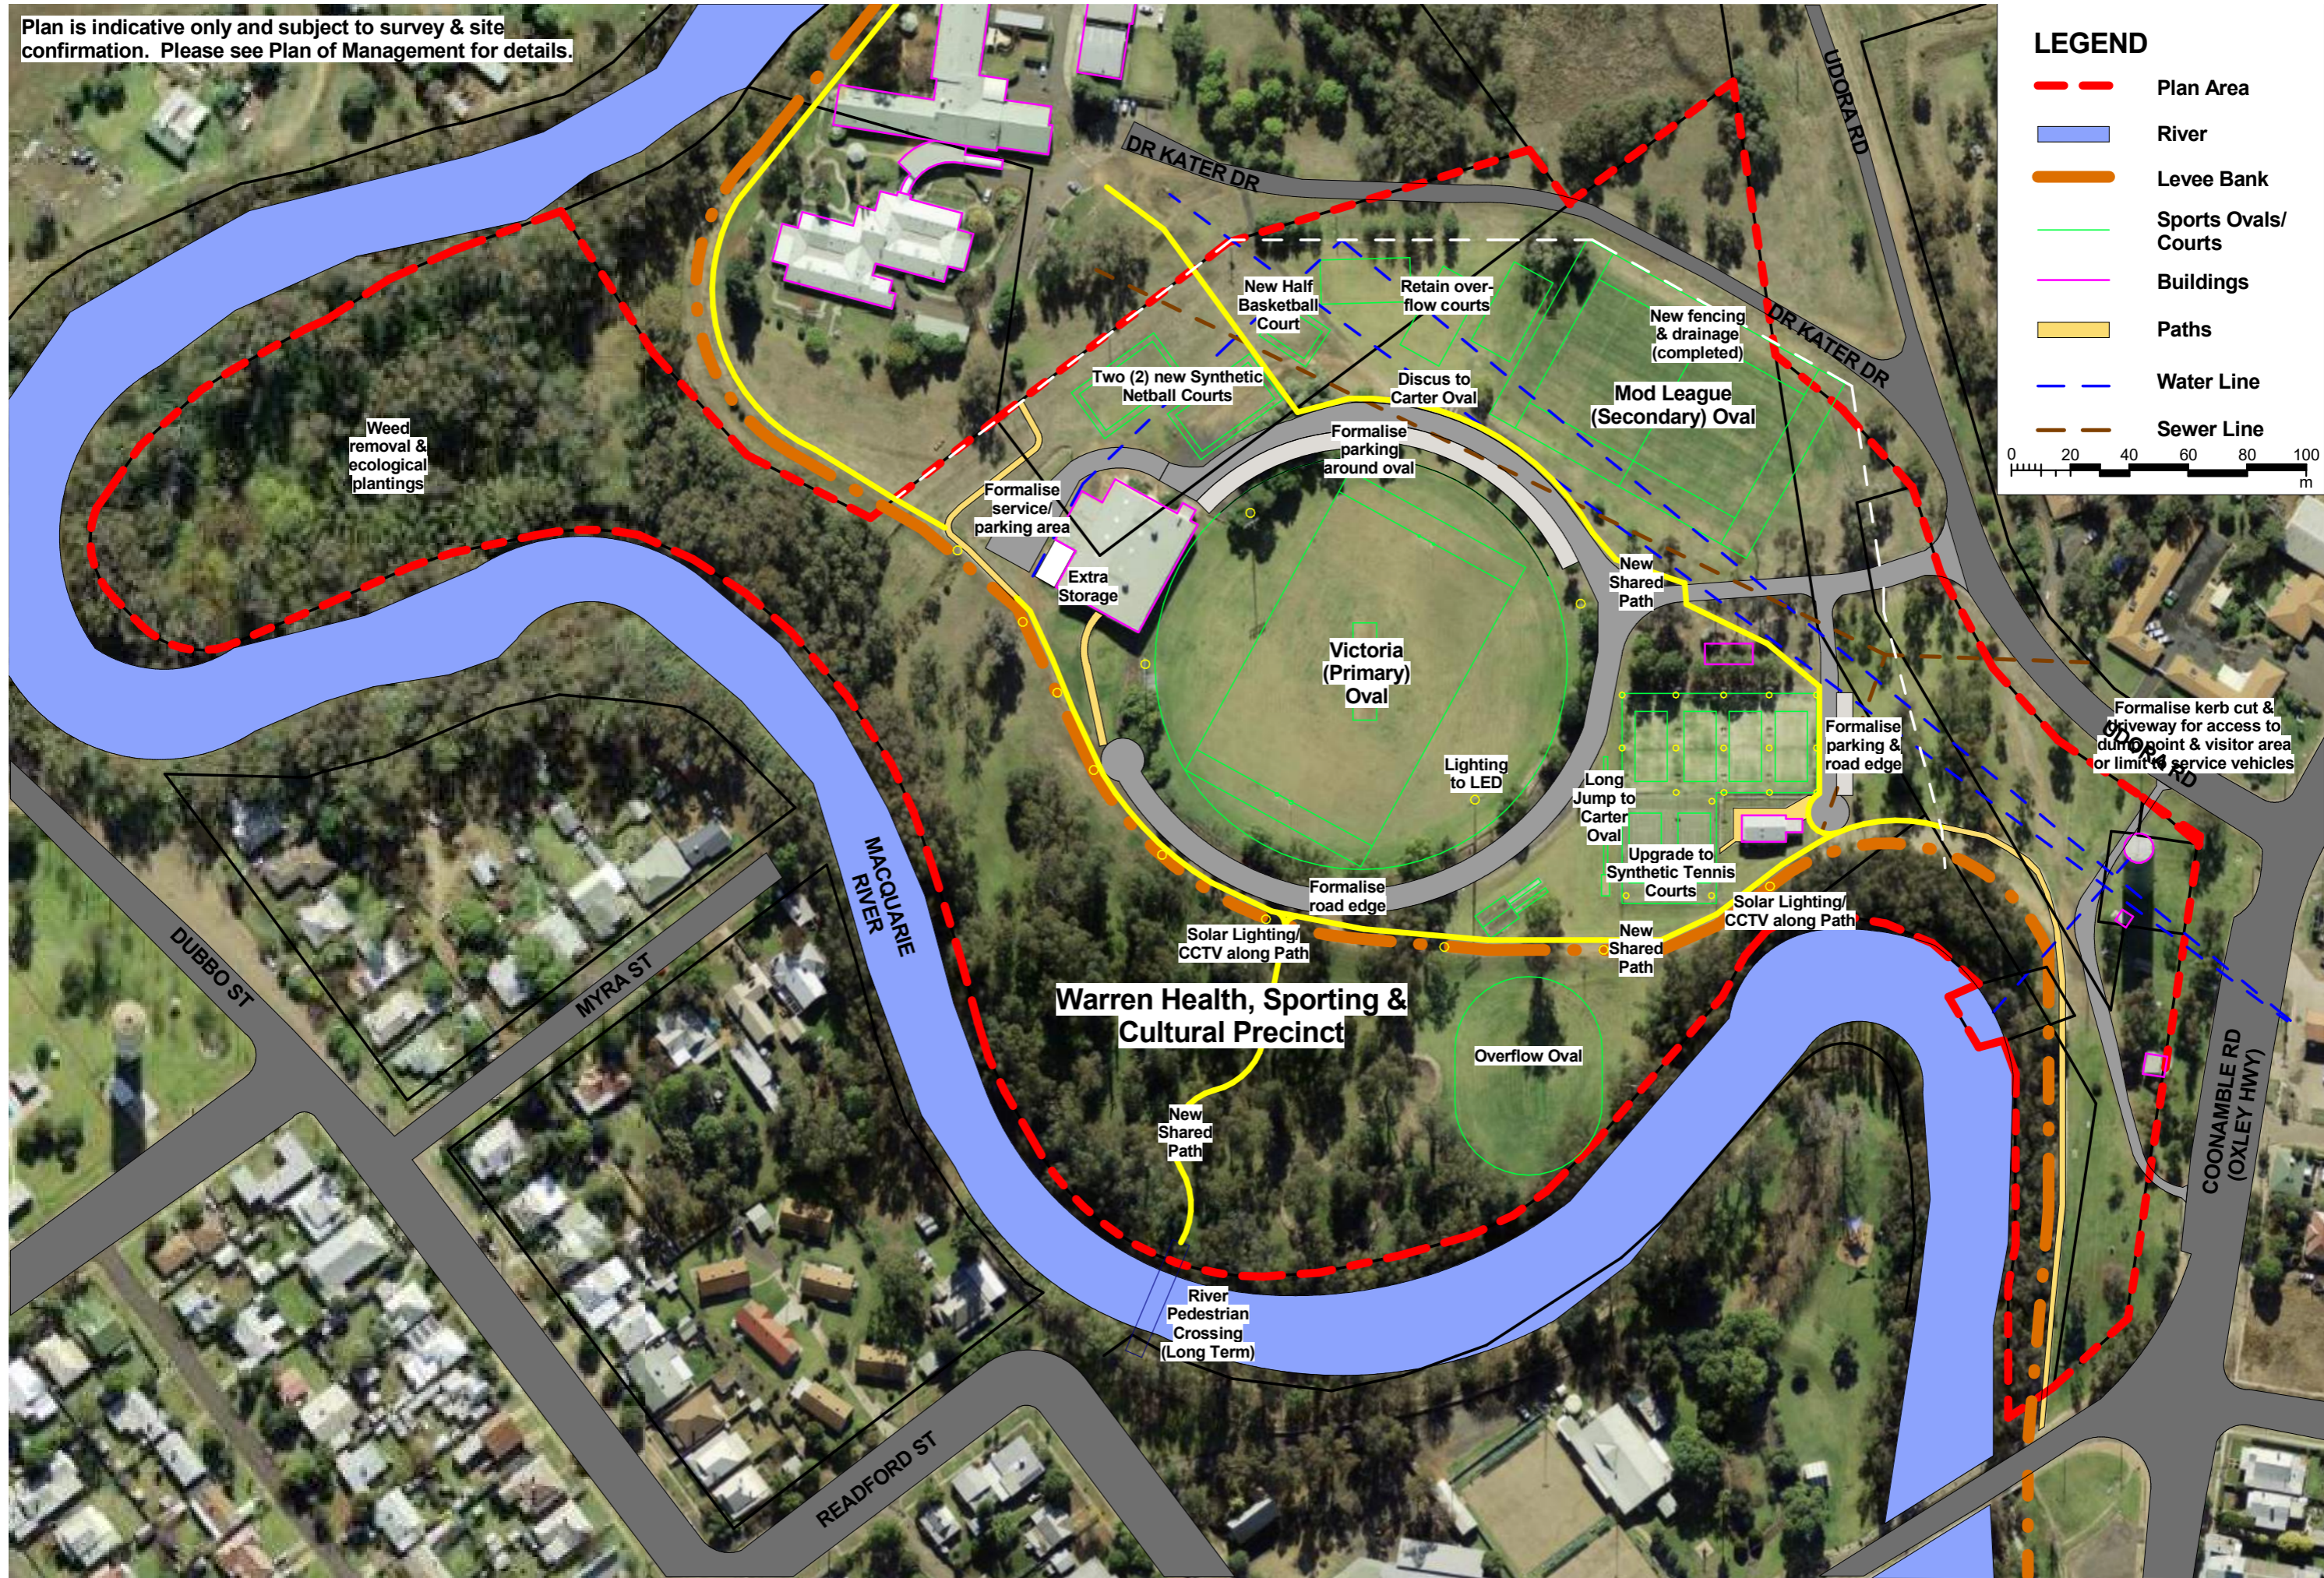

View from corner Oxley Hwy / Udora Road to Oxley Park & Water Tank

View from Oxley Hwy / Bridge - path along river to Victoria Park

RV Dump Point near Water Tank (Council website)

View from Oxley Hwy - Entrance to Rest Area

Main driveway looking west towards Victoria (main) Oval

Former junior cricket oval adjacent to river (below levee bank)

Plan is indicative only and subject to survey & site confirmation. Please see Plan of Management for details.

**LEGEND**

- - - Plan Area
- River

Plan is indicative only and subject to survey & site confirmation. Please see Plan of Management for details.

**LEGEND**

- - - Plan Area
- River
- Levee Bank
- Sports Ovals/Courts
- Buildings
- Paths
- - - Water Line
- - - Sewer Line

0 20 40 60 80 100 m

Plan is indicative only and subject to survey & site confirmation. Please see Plan of Management for details.

**LEGEND**

- - - Plan Area
- River
- Levee Bank
- Sports Ovals/Courts
- Buildings
- Paths
- - - Water Line
- - - Sewer Line