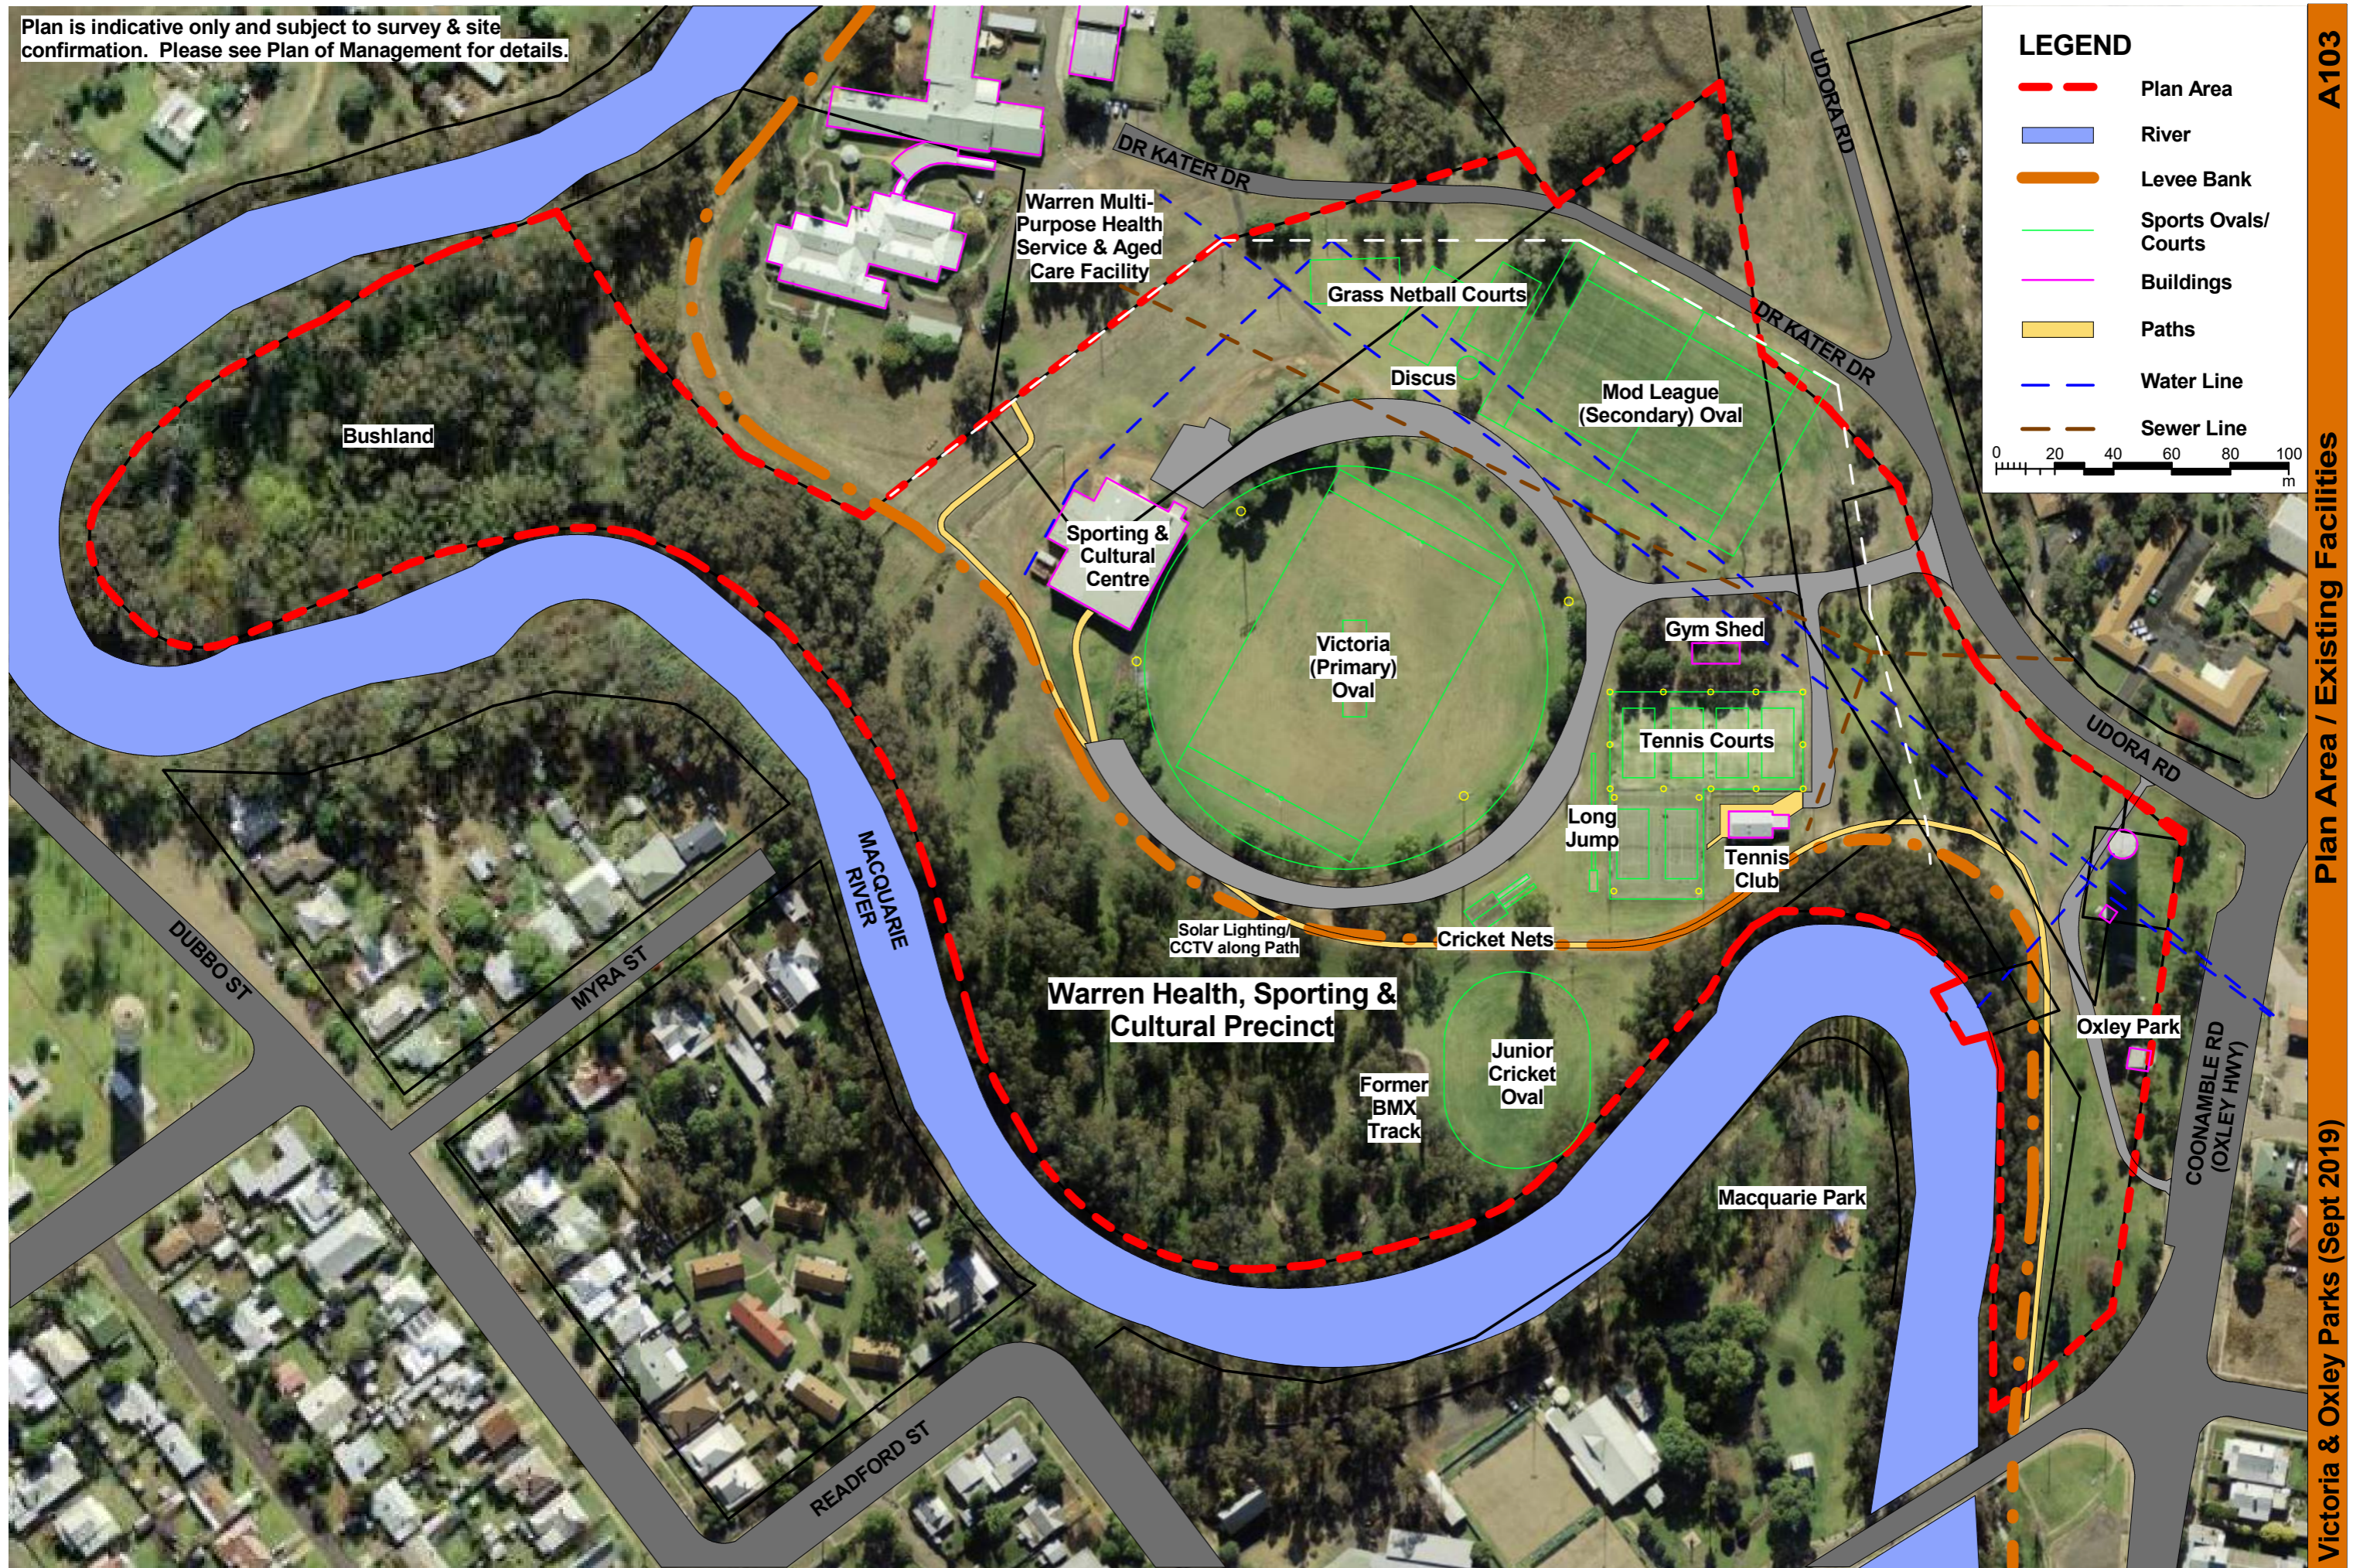

View from corner Oxley Hwy / Udora Road to Oxley Park & Water Tank

View from Oxley Hwy / Bridge - path along river to Victoria Park

RV Dump Point near Water Tank (Council website)

View from Oxley Hwy - Entrance to Rest Area

View from Oxley Hwy - Rest Area (toilets)

Front gates from Udora Road to Victoria Park

Victoria (main) Oval looking west

Tennis courts viewed from main driveway

View across grass netball area towards sports centre

Main driveway looking west towards Victoria (main) Oval

Former junior cricket oval adjacent to river (below levee bank)

Plan is indicative only and subject to survey & site confirmation. Please see Plan of Management for details.

**LEGEND**

- - - Plan Area
- River

Plan is indicative only and subject to survey & site confirmation. Please see Plan of Management for details.

**LEGEND**

- - - Plan Area
- River
- Levee Bank
- Sports Ovals/Courts
- Buildings
- Paths
- - - Water Line
- - - Sewer Line