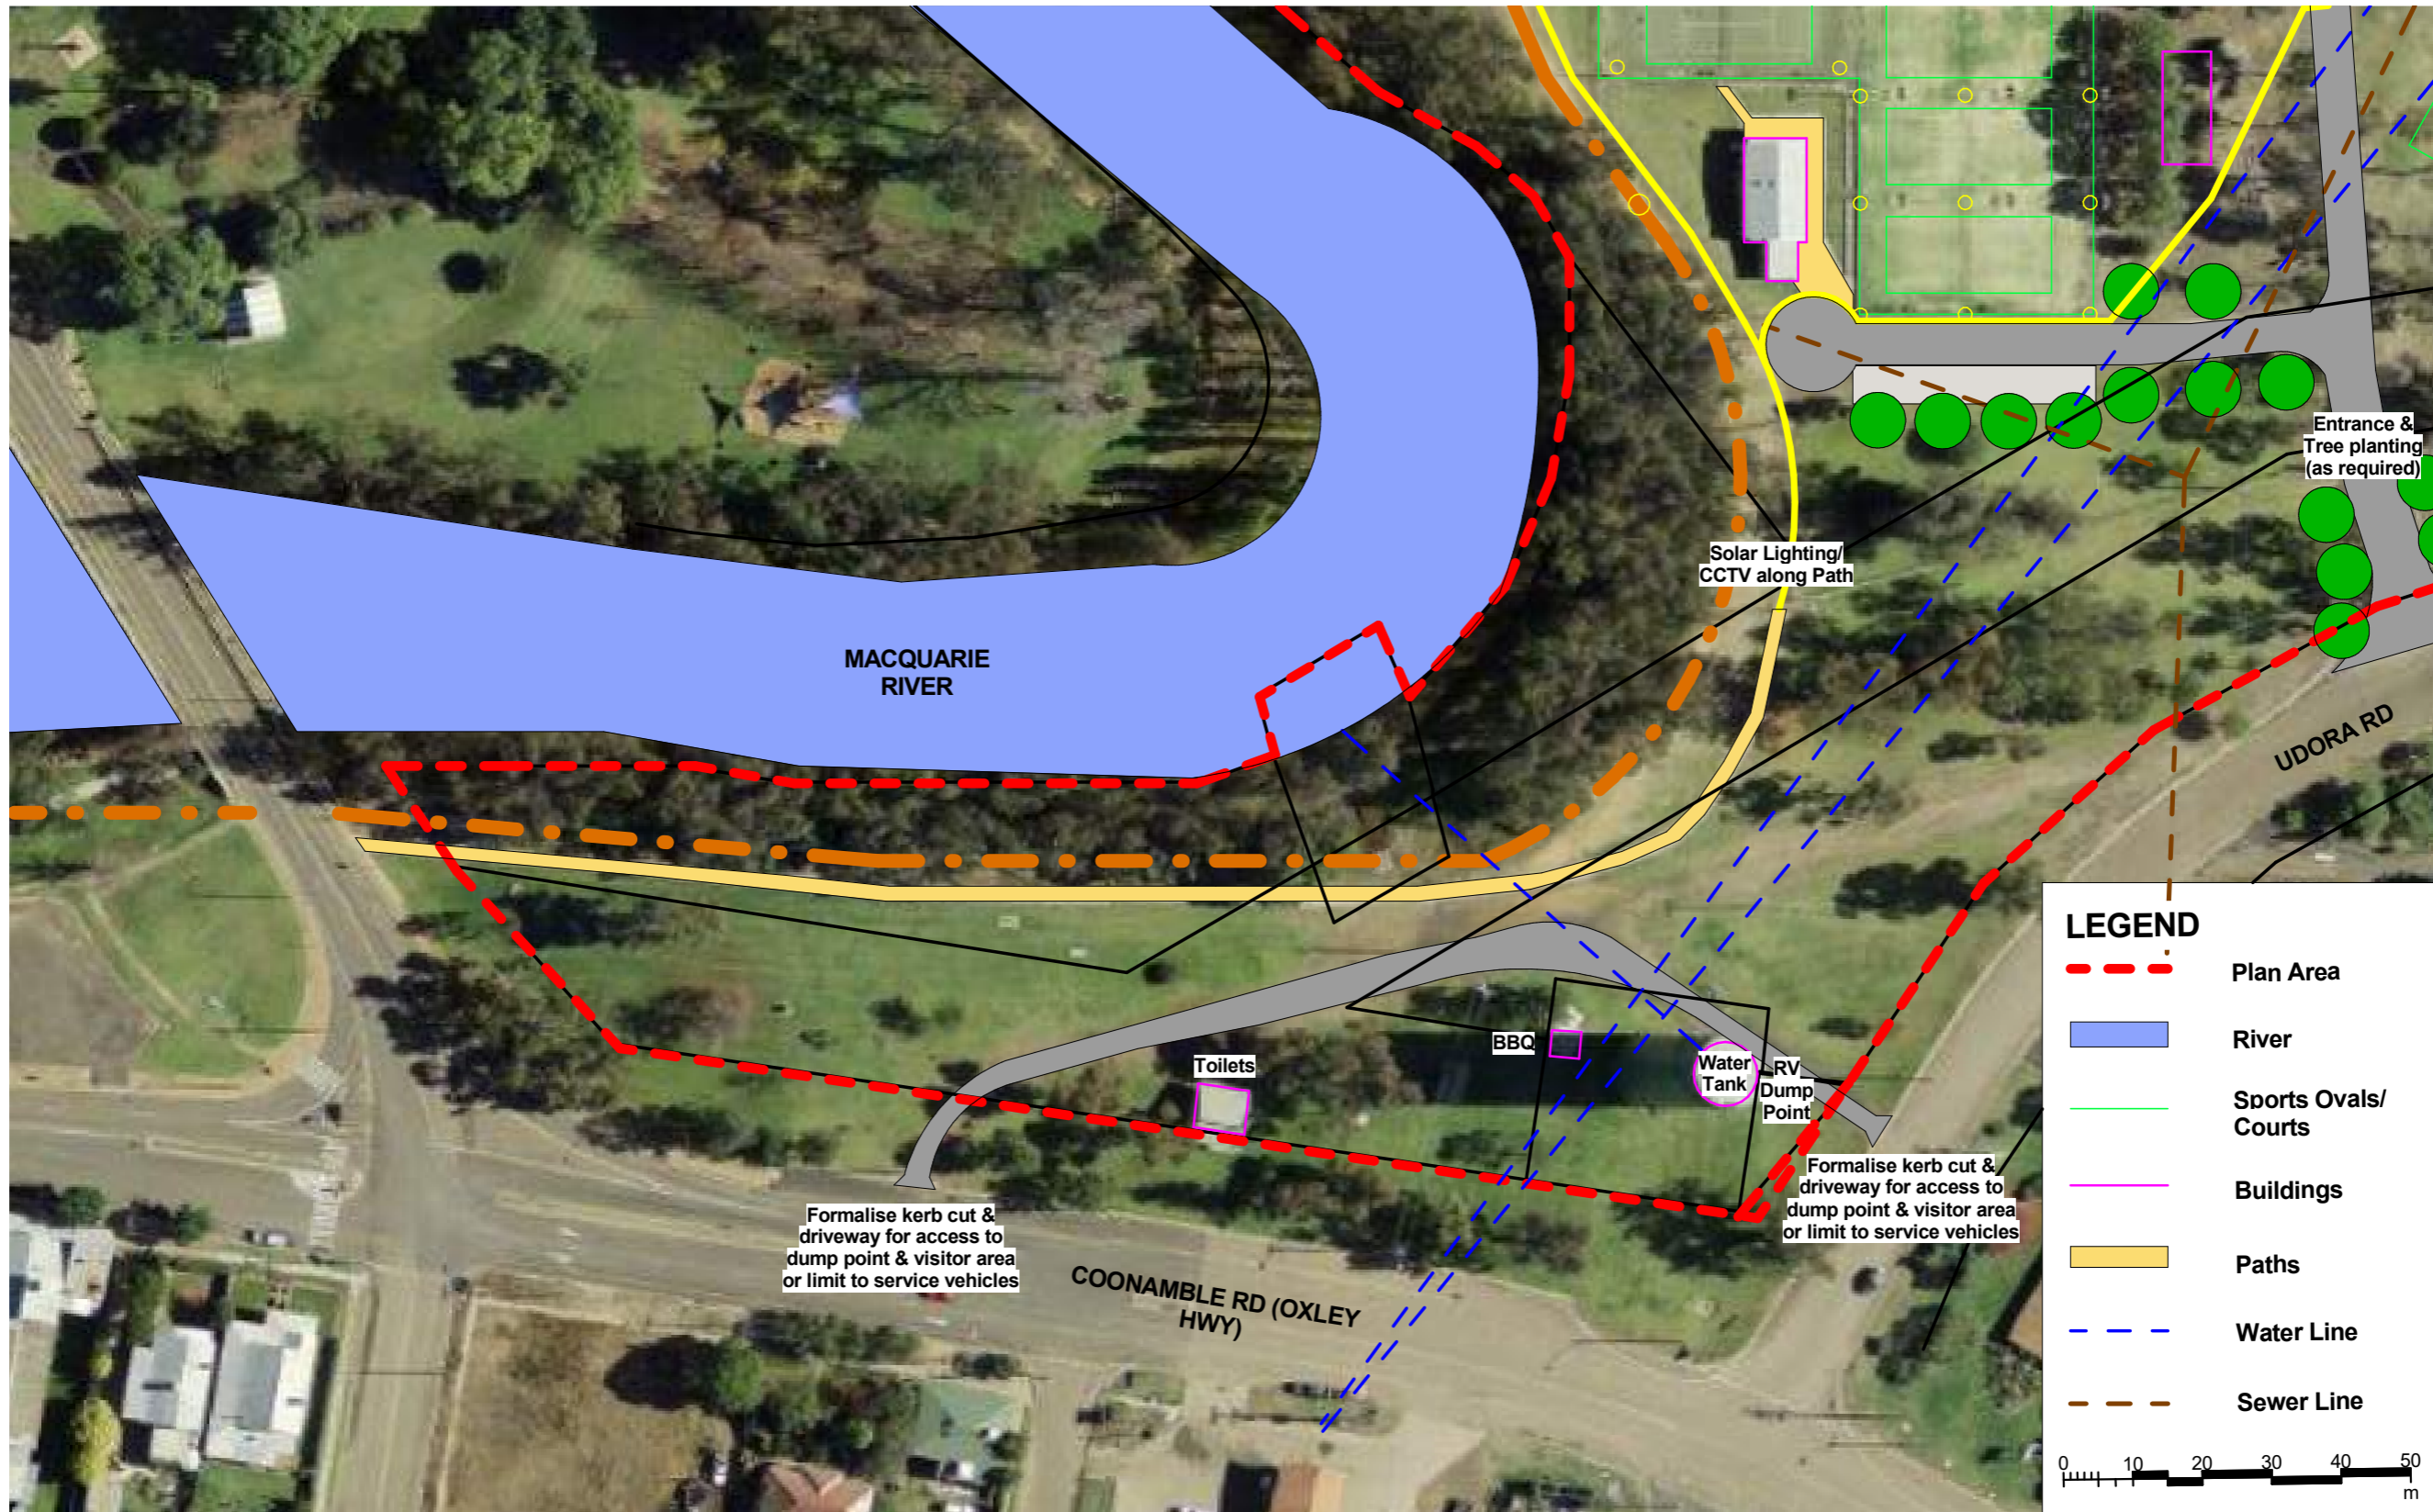

Main driveway looking west towards Victoria (main) Oval

Former junior cricket oval adjacent to river (below levee bank)

Plan is indicative only and subject to survey & site confirmation. Please see Plan of Management for details.

0 20 40 60 80 100 m

Plan is indicative only and subject to survey & site confirmation. Please see Plan of Management for details.

**LEGEND**

- - - Plan Area
- River
- Levee Bank
- Sports Ovals/Courts
- Buildings
- Paths
- - - Water Line
- - - Sewer Line

0 20 40 60 80 100 m

Victoria & Oxley Parks (Sept 2019) **A201** Proposed Upgrades (Aerial Photo)

Plan is indicative only and subject to survey & site confirmation. Please see Plan of Management for details.

**LEGEND**

- - - Plan Area
- River
- Sports Ovals/Courts
- Buildings
- Paths
- - - Water Line
- - - Sewer Line

Plan is indicative only and subject to survey & site confirmation. Please see Plan of Management for details.