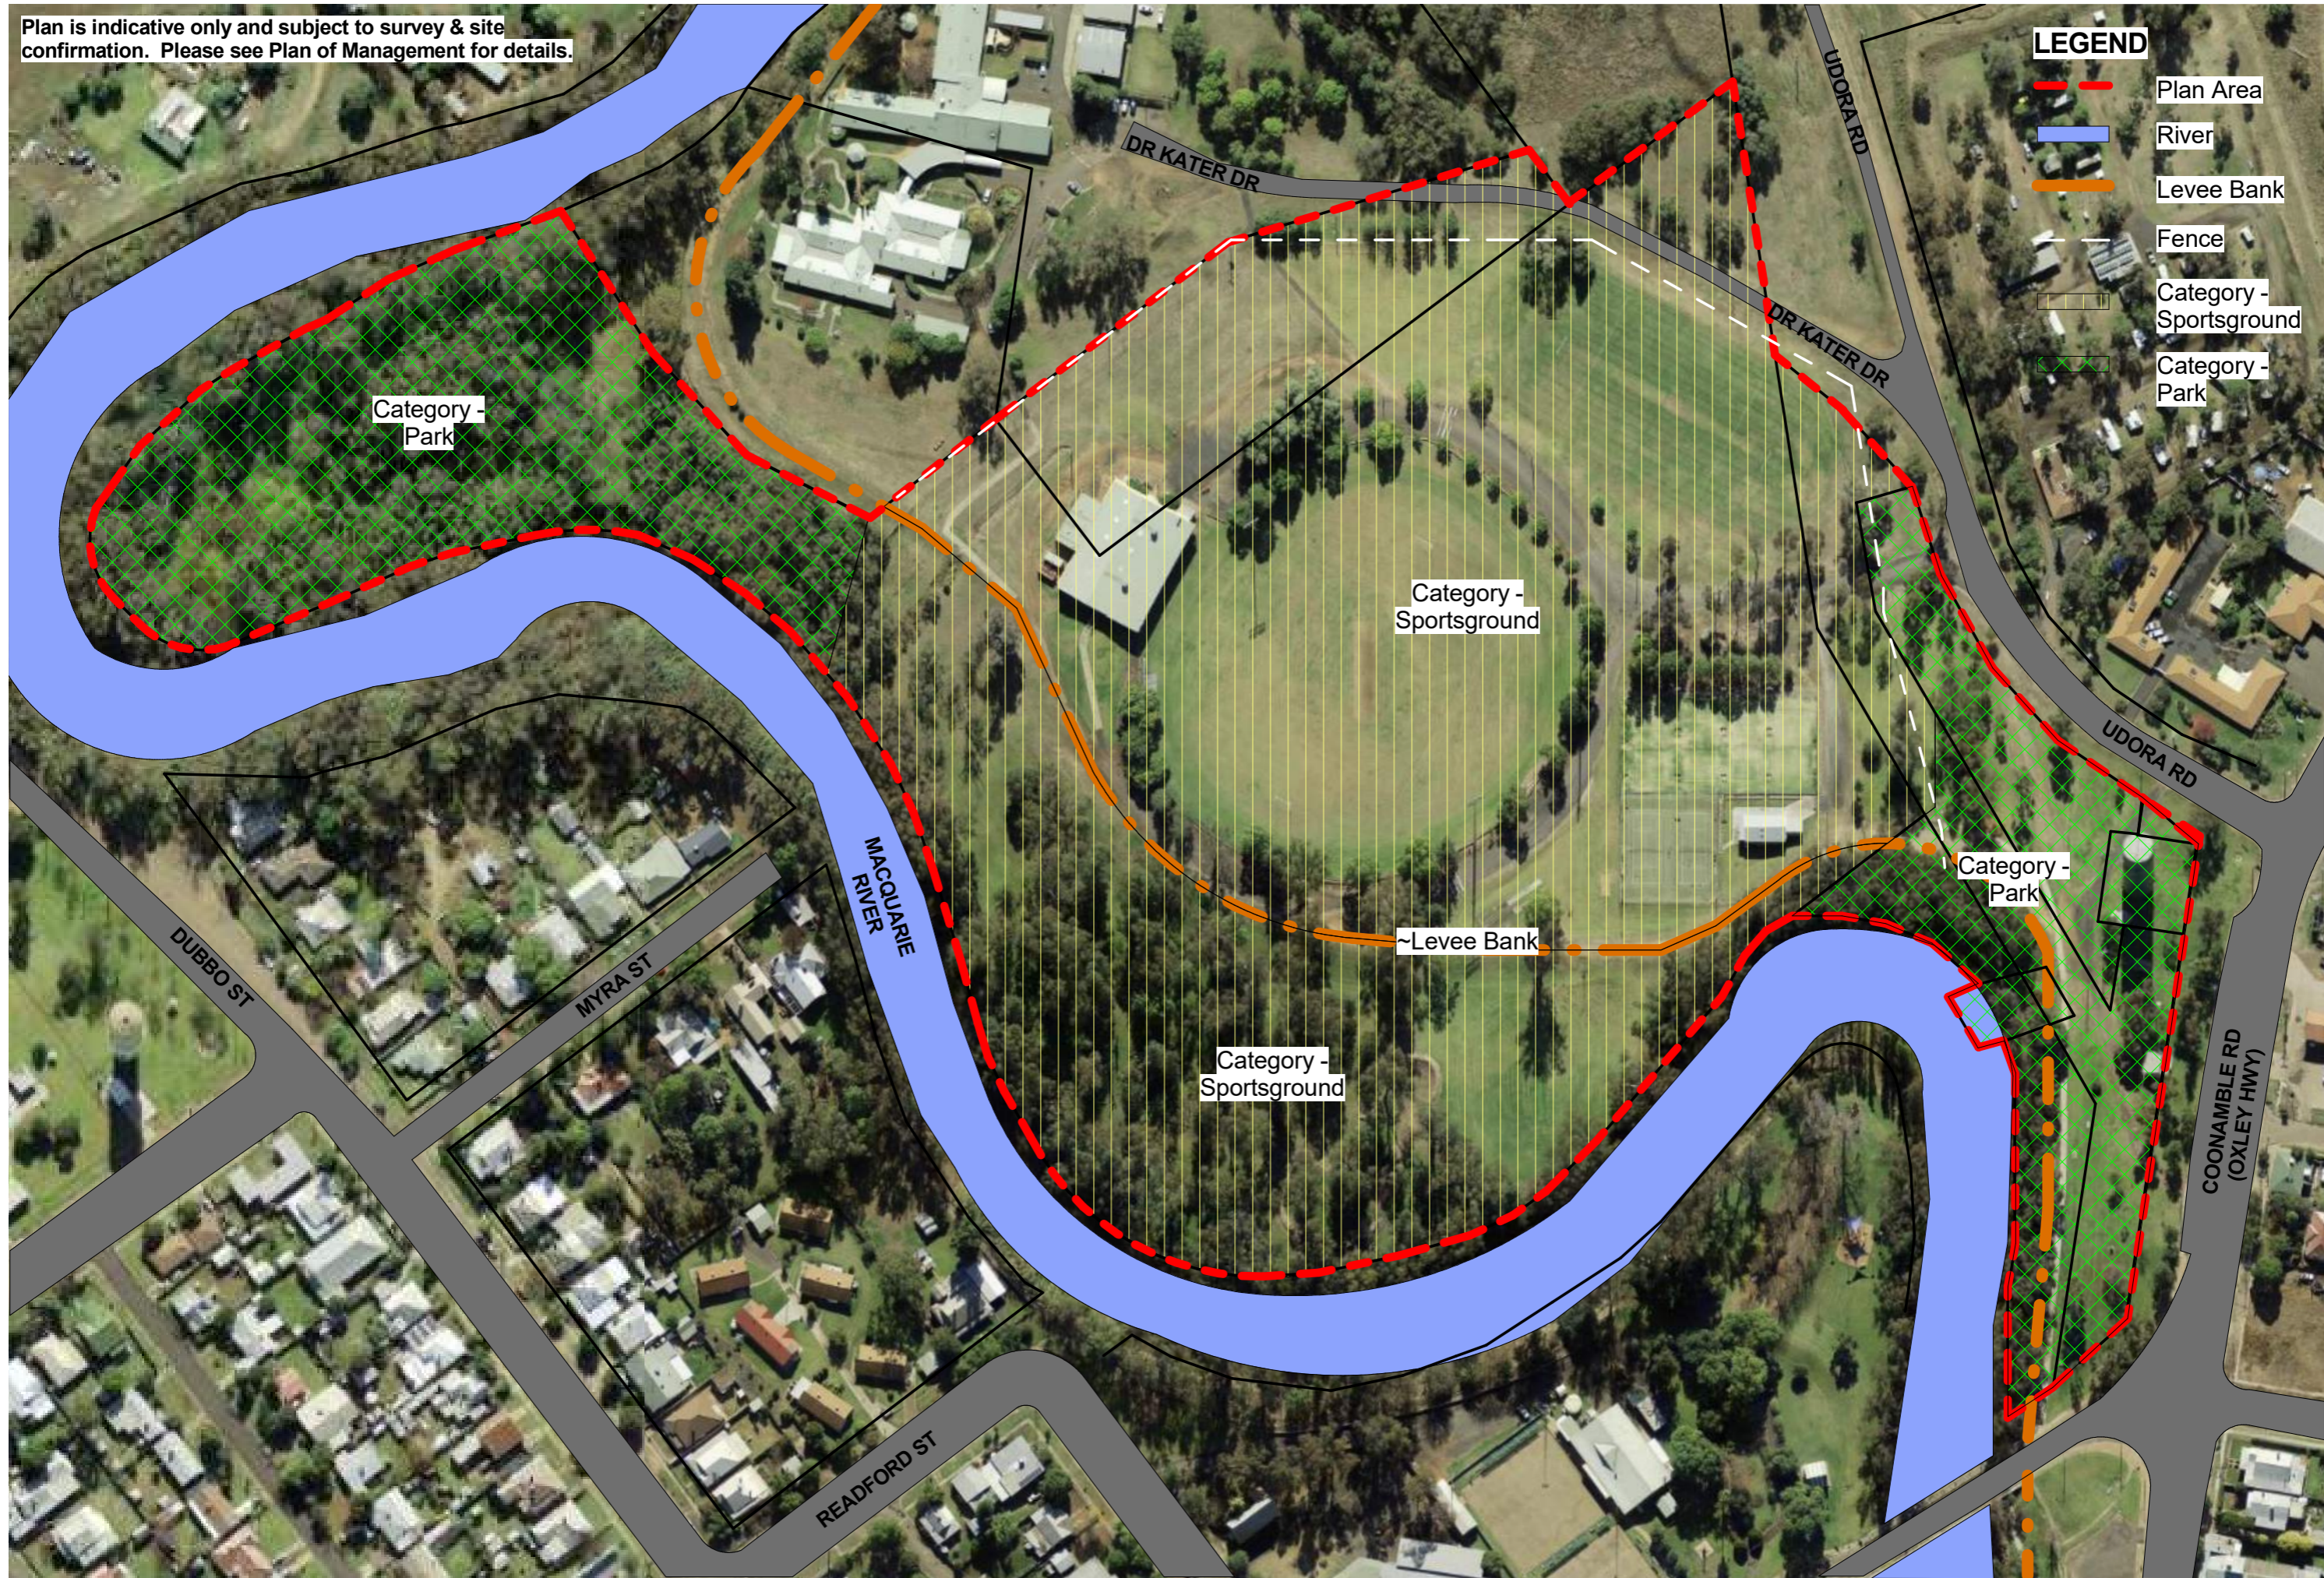

Main driveway looking west towards Victoria (main) Oval

Former junior cricket oval adjacent to river (below levee bank)

Plan is indicative only and subject to survey & site confirmation. Please see Plan of Management for details.

0 20 40 60 80 100 m

Victoria & Oxley Parks (Sept 2019) **A201** Proposed Upgrades (Aerial Photo)

Plan is indicative only and subject to survey & site confirmation. Please see Plan of Management for details.

**LEGEND**

- - - Plan Area
- River
- Sports Ovals/Courts
- Buildings
- Paths
- - - Water Line
- - - Sewer Line

Plan is indicative only and subject to survey & site confirmation. Please see Plan of Management for details.

Plan is indicative only and subject to survey & site confirmation. Please see Plan of Management for details.

- LEGEND**
- - - Plan Area
  - River
  - - - Levee Bank
  - - - Fence
  - Category - Sportsground
  - Category - Park