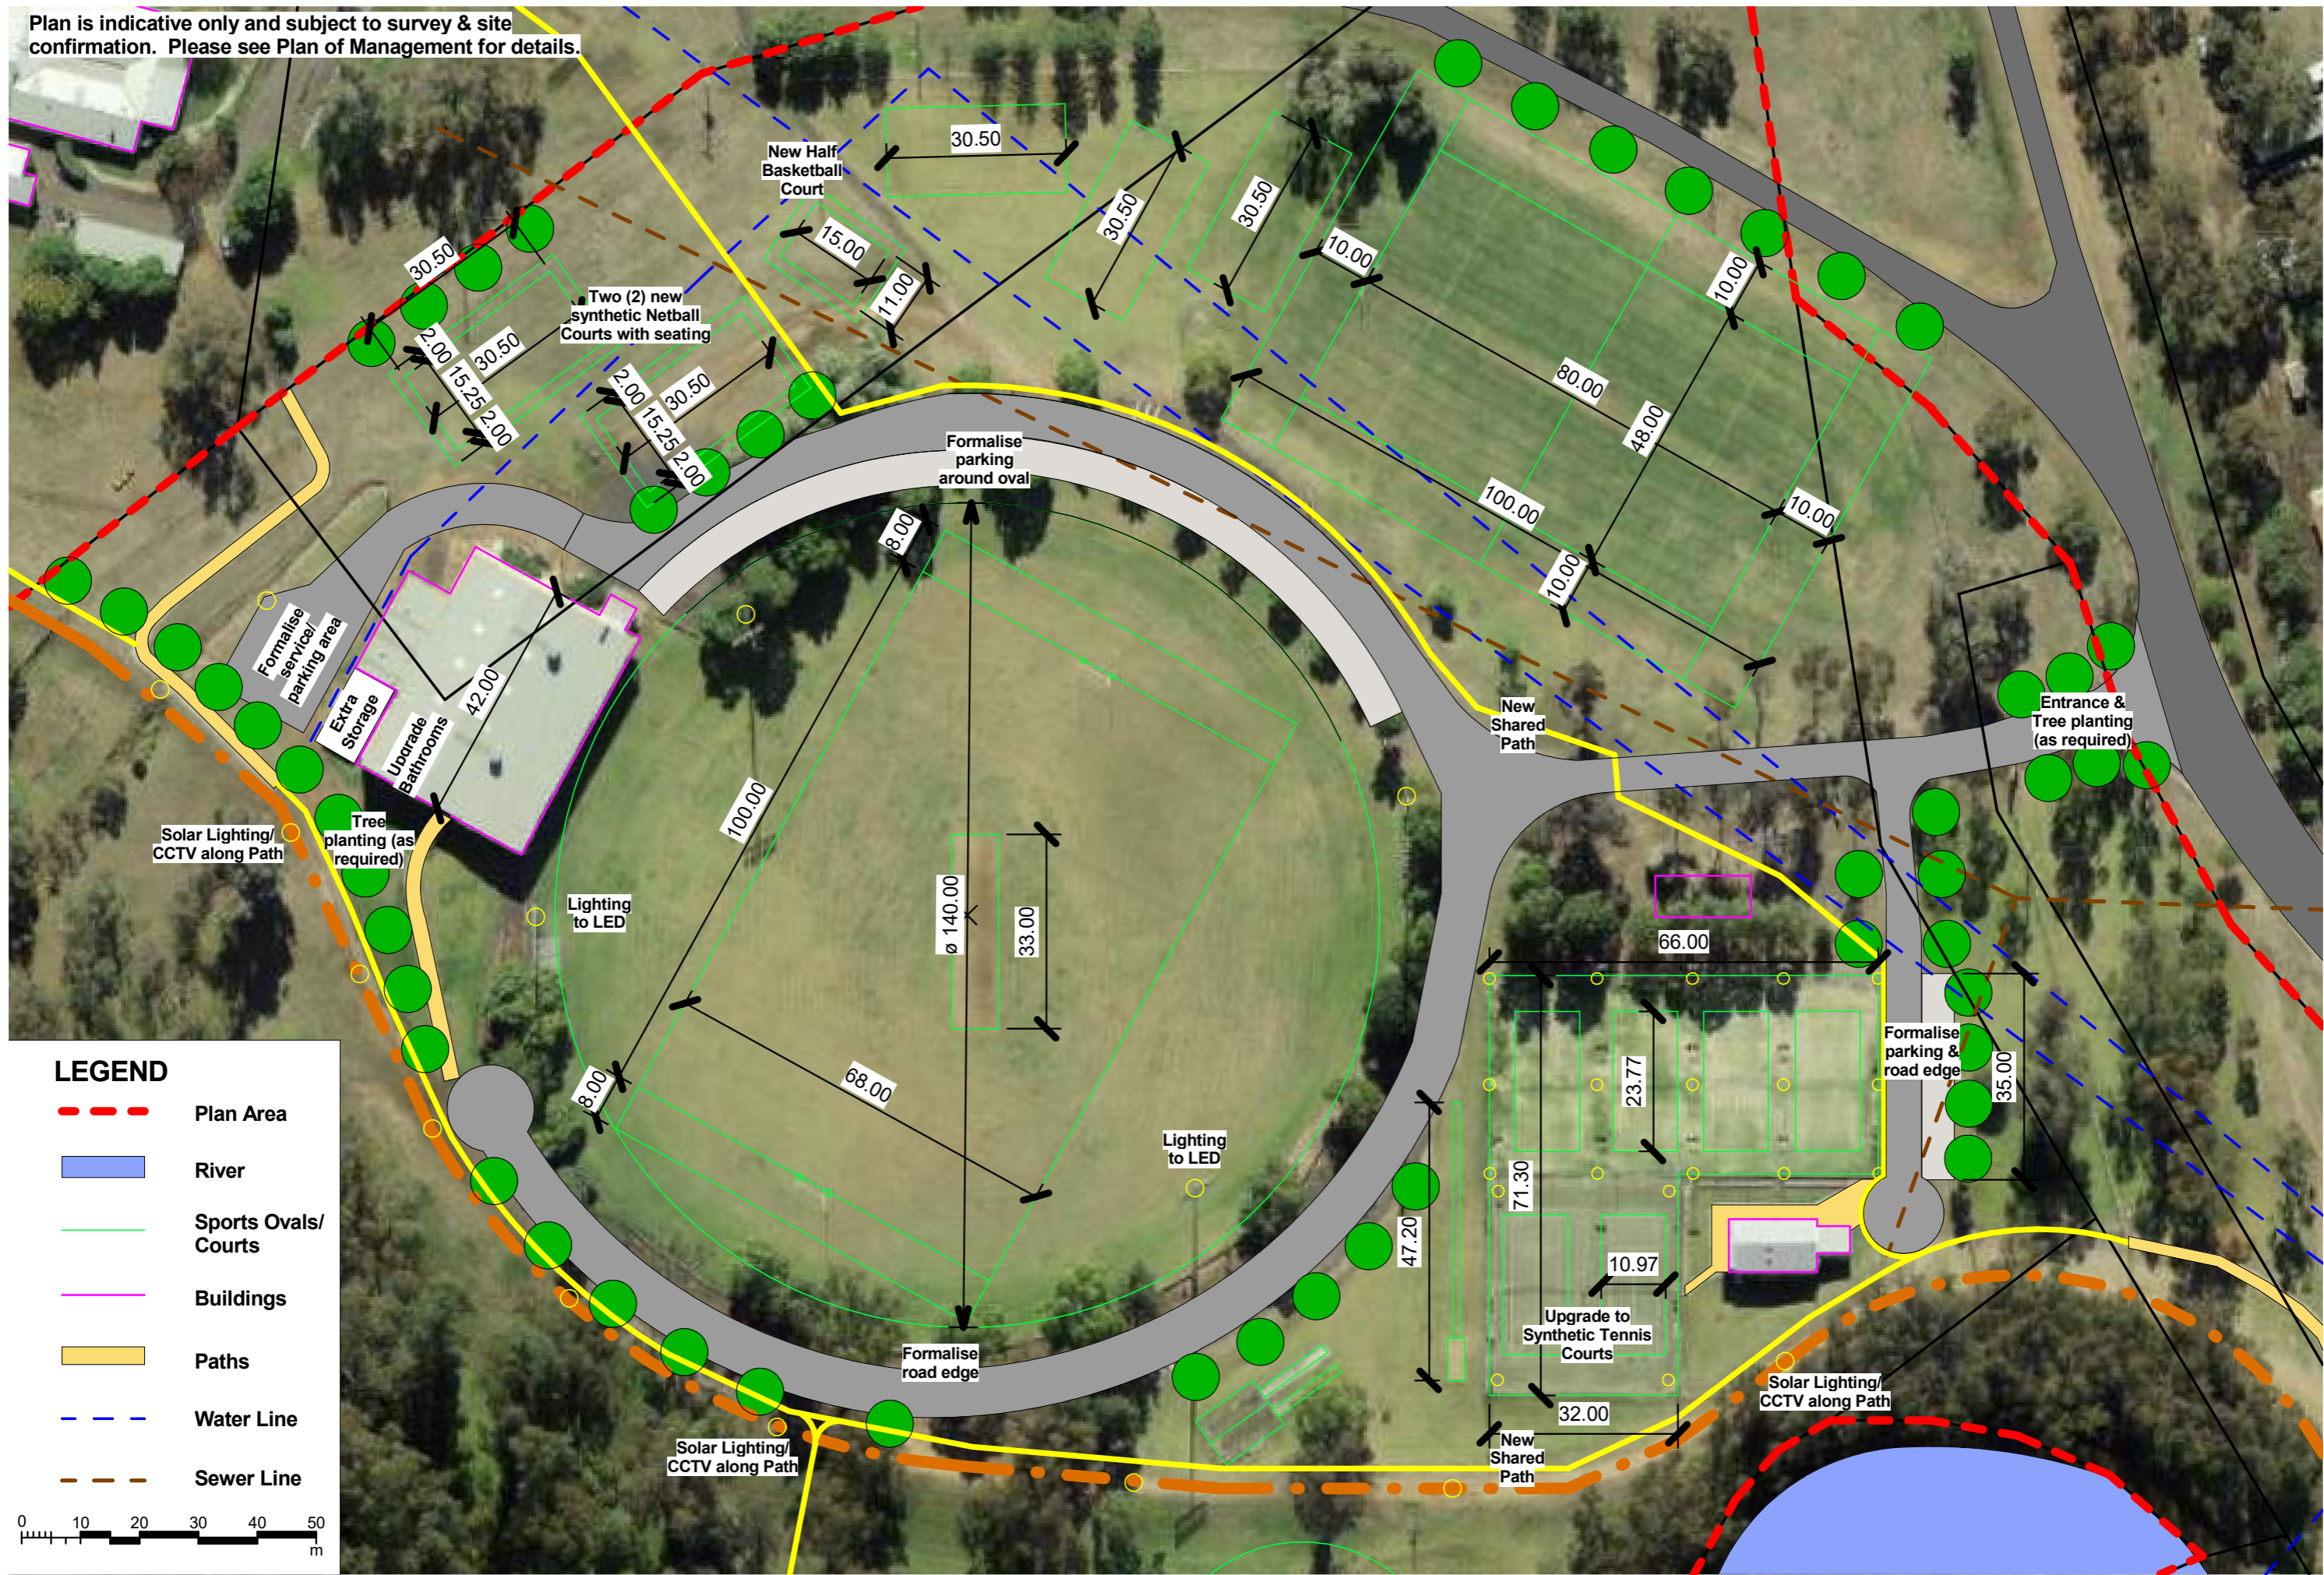

Main driveway looking west towards Victoria (main) Oval

Former junior cricket oval adjacent to river (below levee bank)

Plan is indicative only and subject to survey & site confirmation. Please see Plan of Management for details.

**LEGEND**

- - - Plan Area
- River

Plan is indicative only and subject to survey & site confirmation. Please see Plan of Management for details.

**LEGEND**

- - - Plan Area
- River
- Levee Bank
- Sports Ovals/Courts
- Buildings
- Paths
- - - Water Line
- - - Sewer Line

0 20 40 60 80 100 m

Plan is indicative only and subject to survey & site confirmation. Please see Plan of Management for details.

**LEGEND**

- - - Plan Area
- River
- Levee Bank
- Sports Ovals/Courts
- Buildings
- Paths
- - - Water Line
- - - Sewer Line

**LEGEND**

- - - Plan Area
- River
- Sports Ovals/Courts
- Buildings
- Paths
- - - Water Line
- - - Sewer Line

Plan is indicative only and subject to survey & site confirmation. Please see Plan of Management for details.